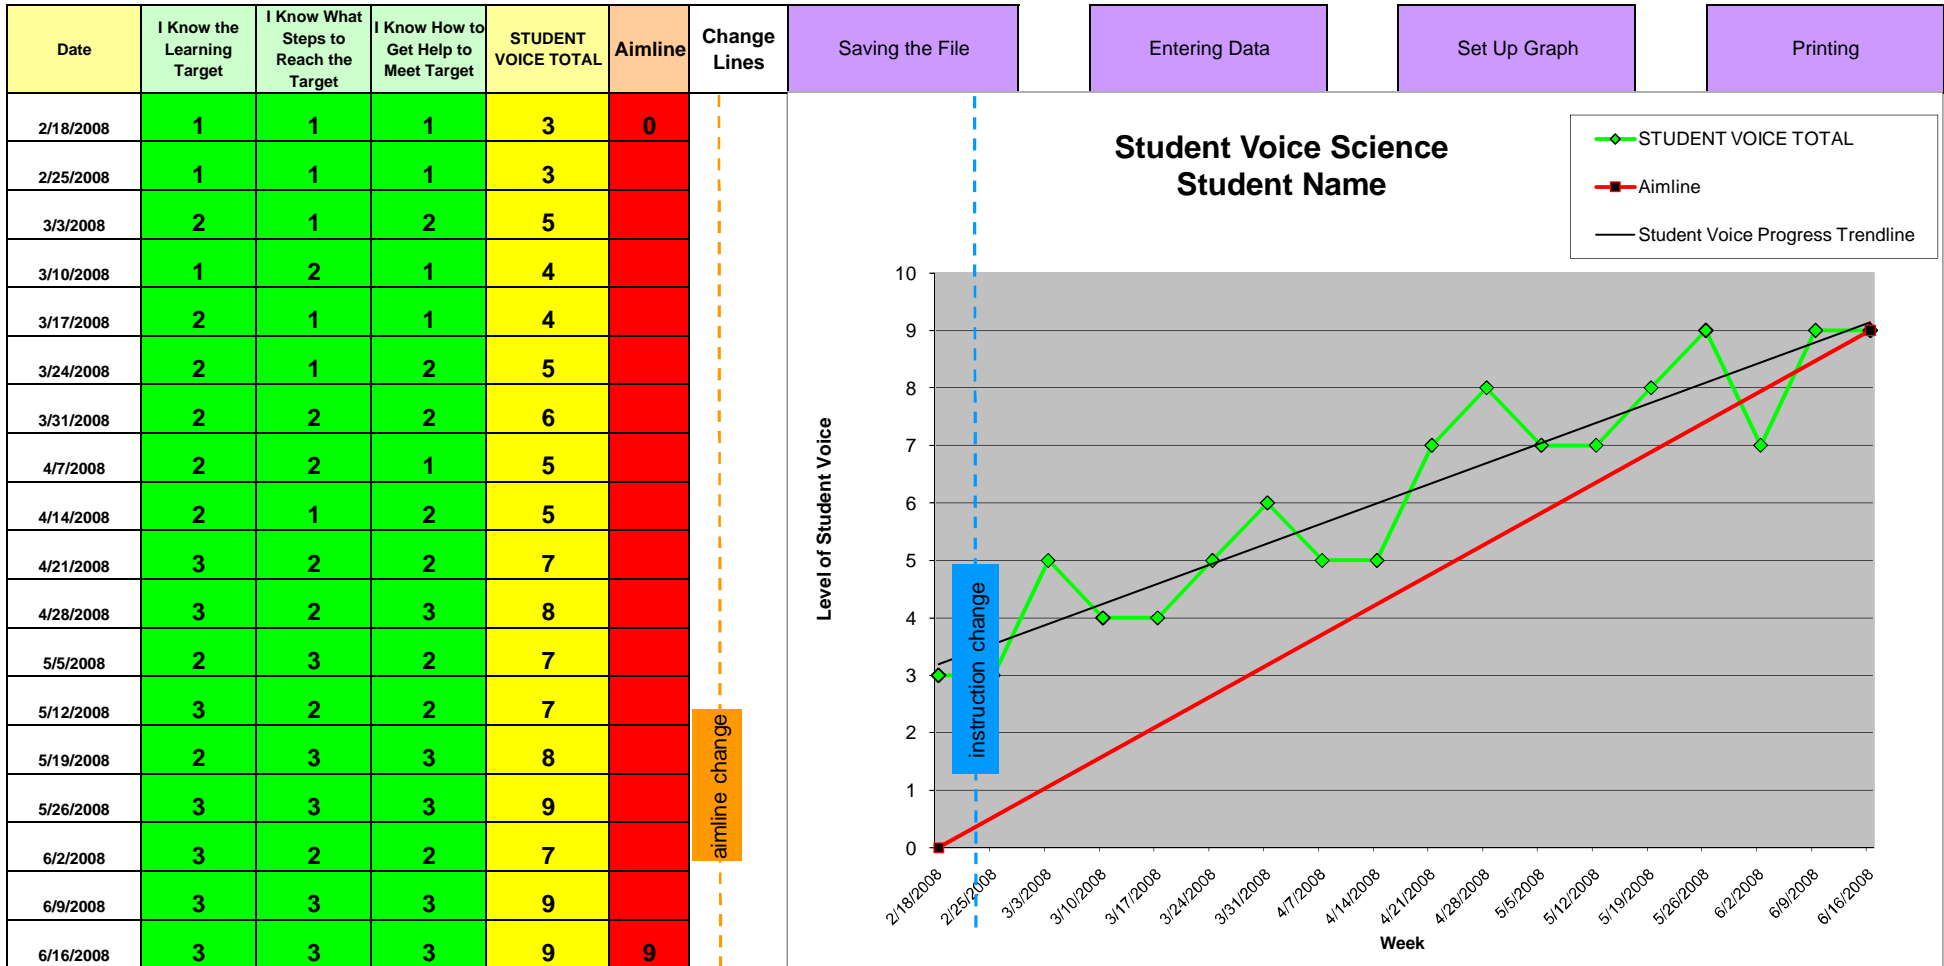

UWT EDUCATION
BAM II Student Voice Graphing Tool

R.O.I. 0.33